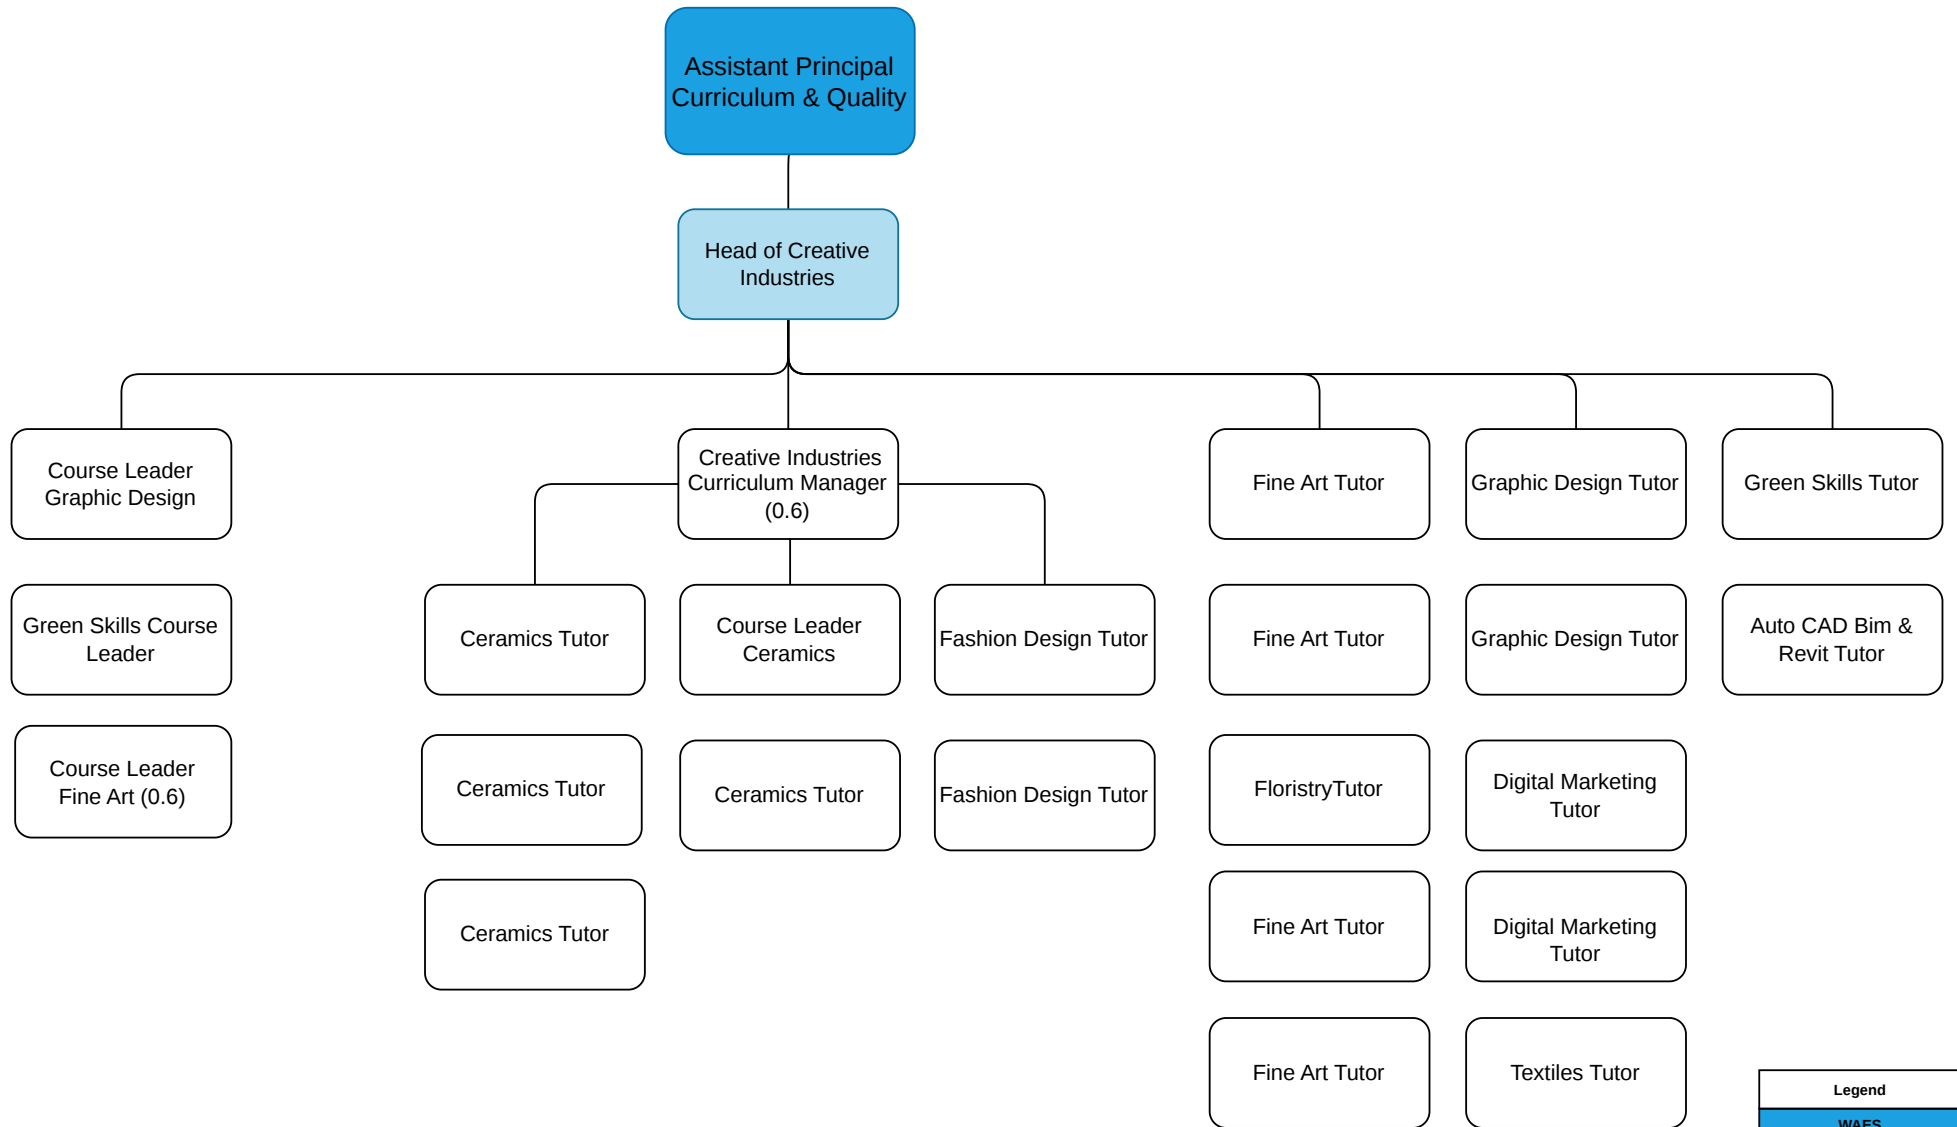

Legend
WAES Executive Board Member
Head of Department
Other staff member